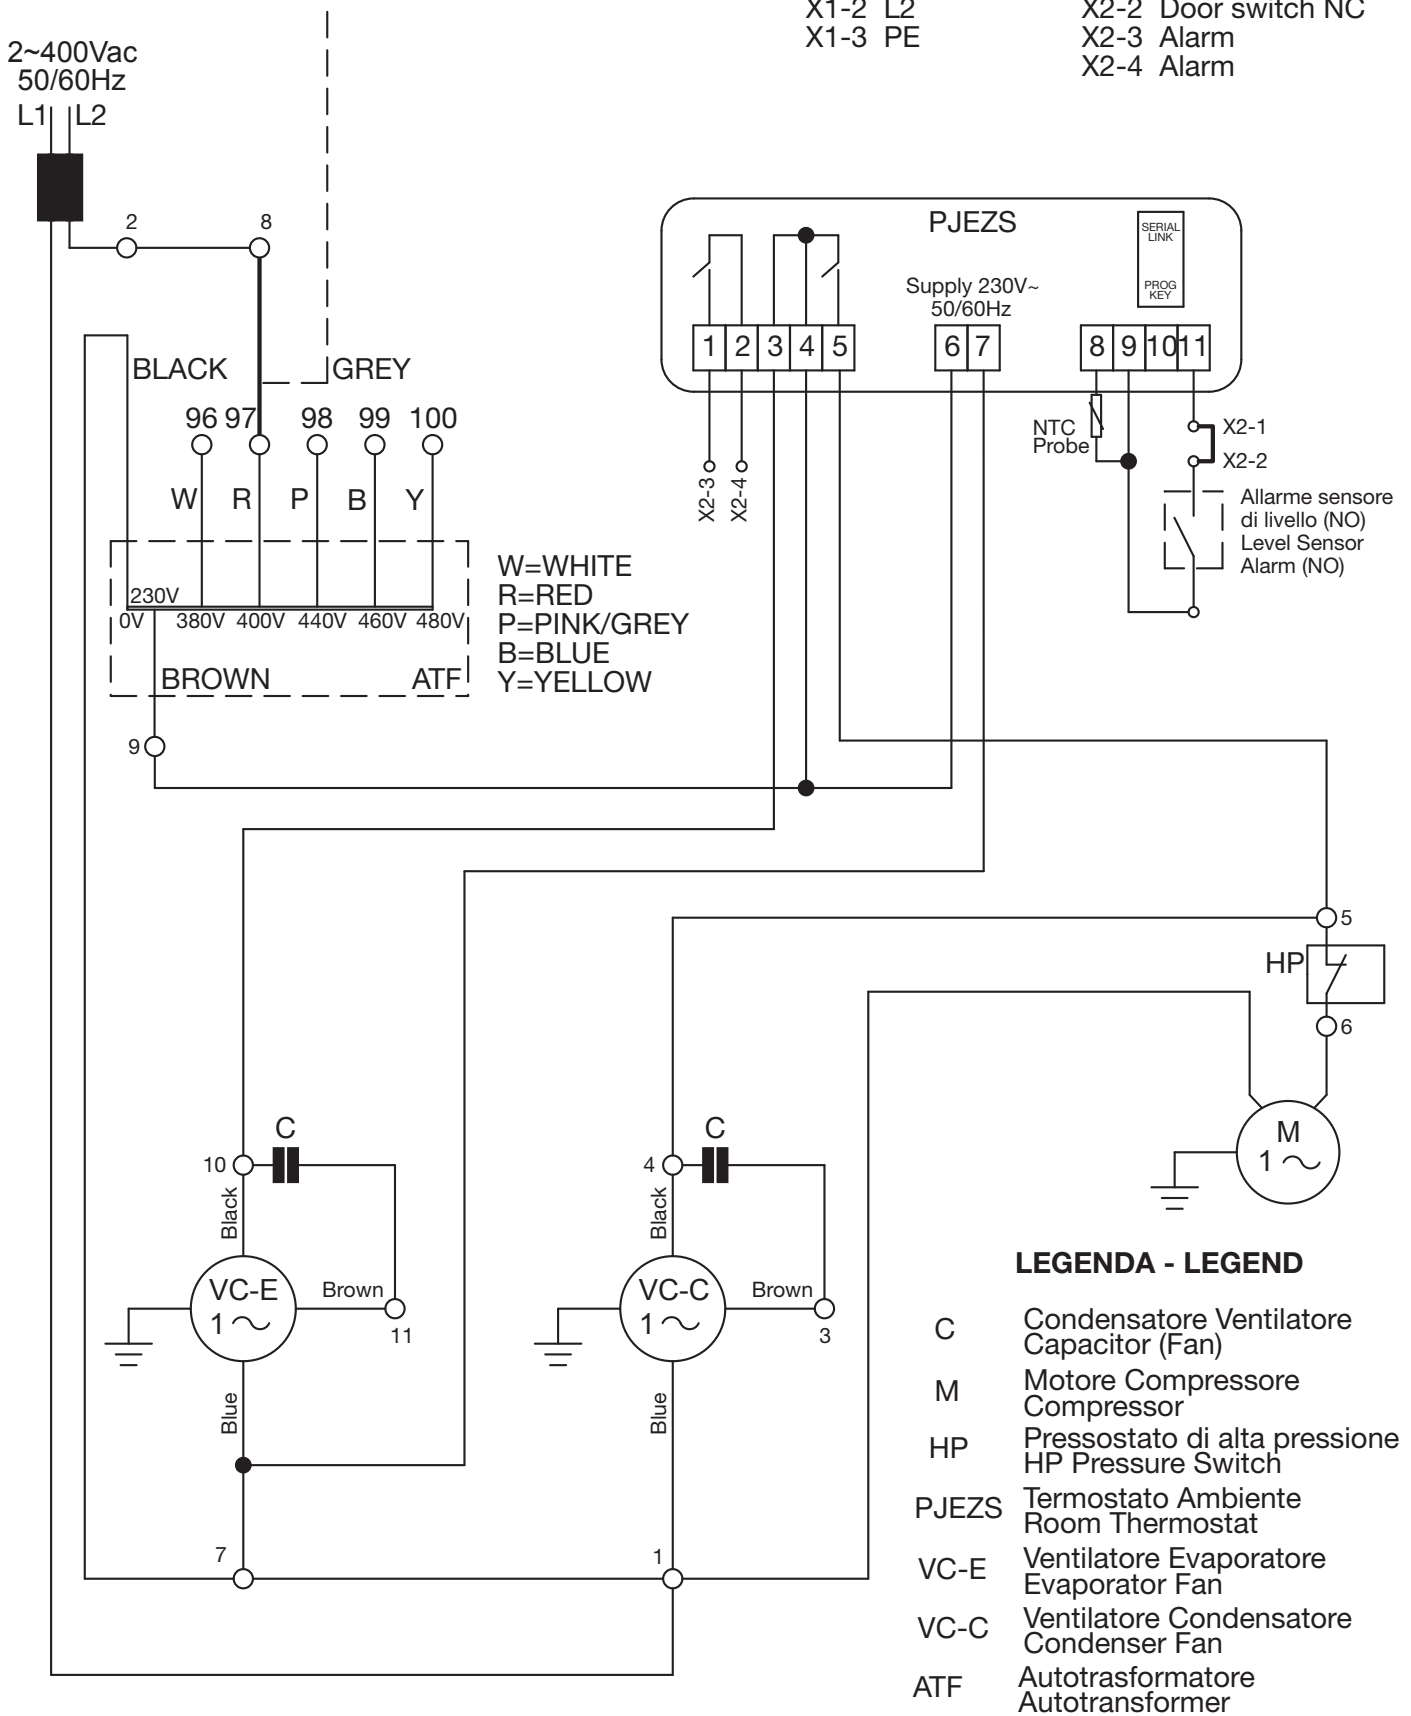

PER ALIMENTAZIONE A 380V-440V-460V-480V
 SPOSTARE IL CAVO GRIGIO
 FOR 380V-440V-460V-480V SUPPLY VOLTAGE
 MOVE THE GREY WIRE

**X1 Connector
 (Power Input)**

X1-1 L1
 X1-2 L2
 X1-3 PE

**X2 Connector
 (Signals)**

X2-1 Door switch NC
 X2-2 Door switch NC
 X2-3 Alarm
 X2-4 Alarm

WD0163_B